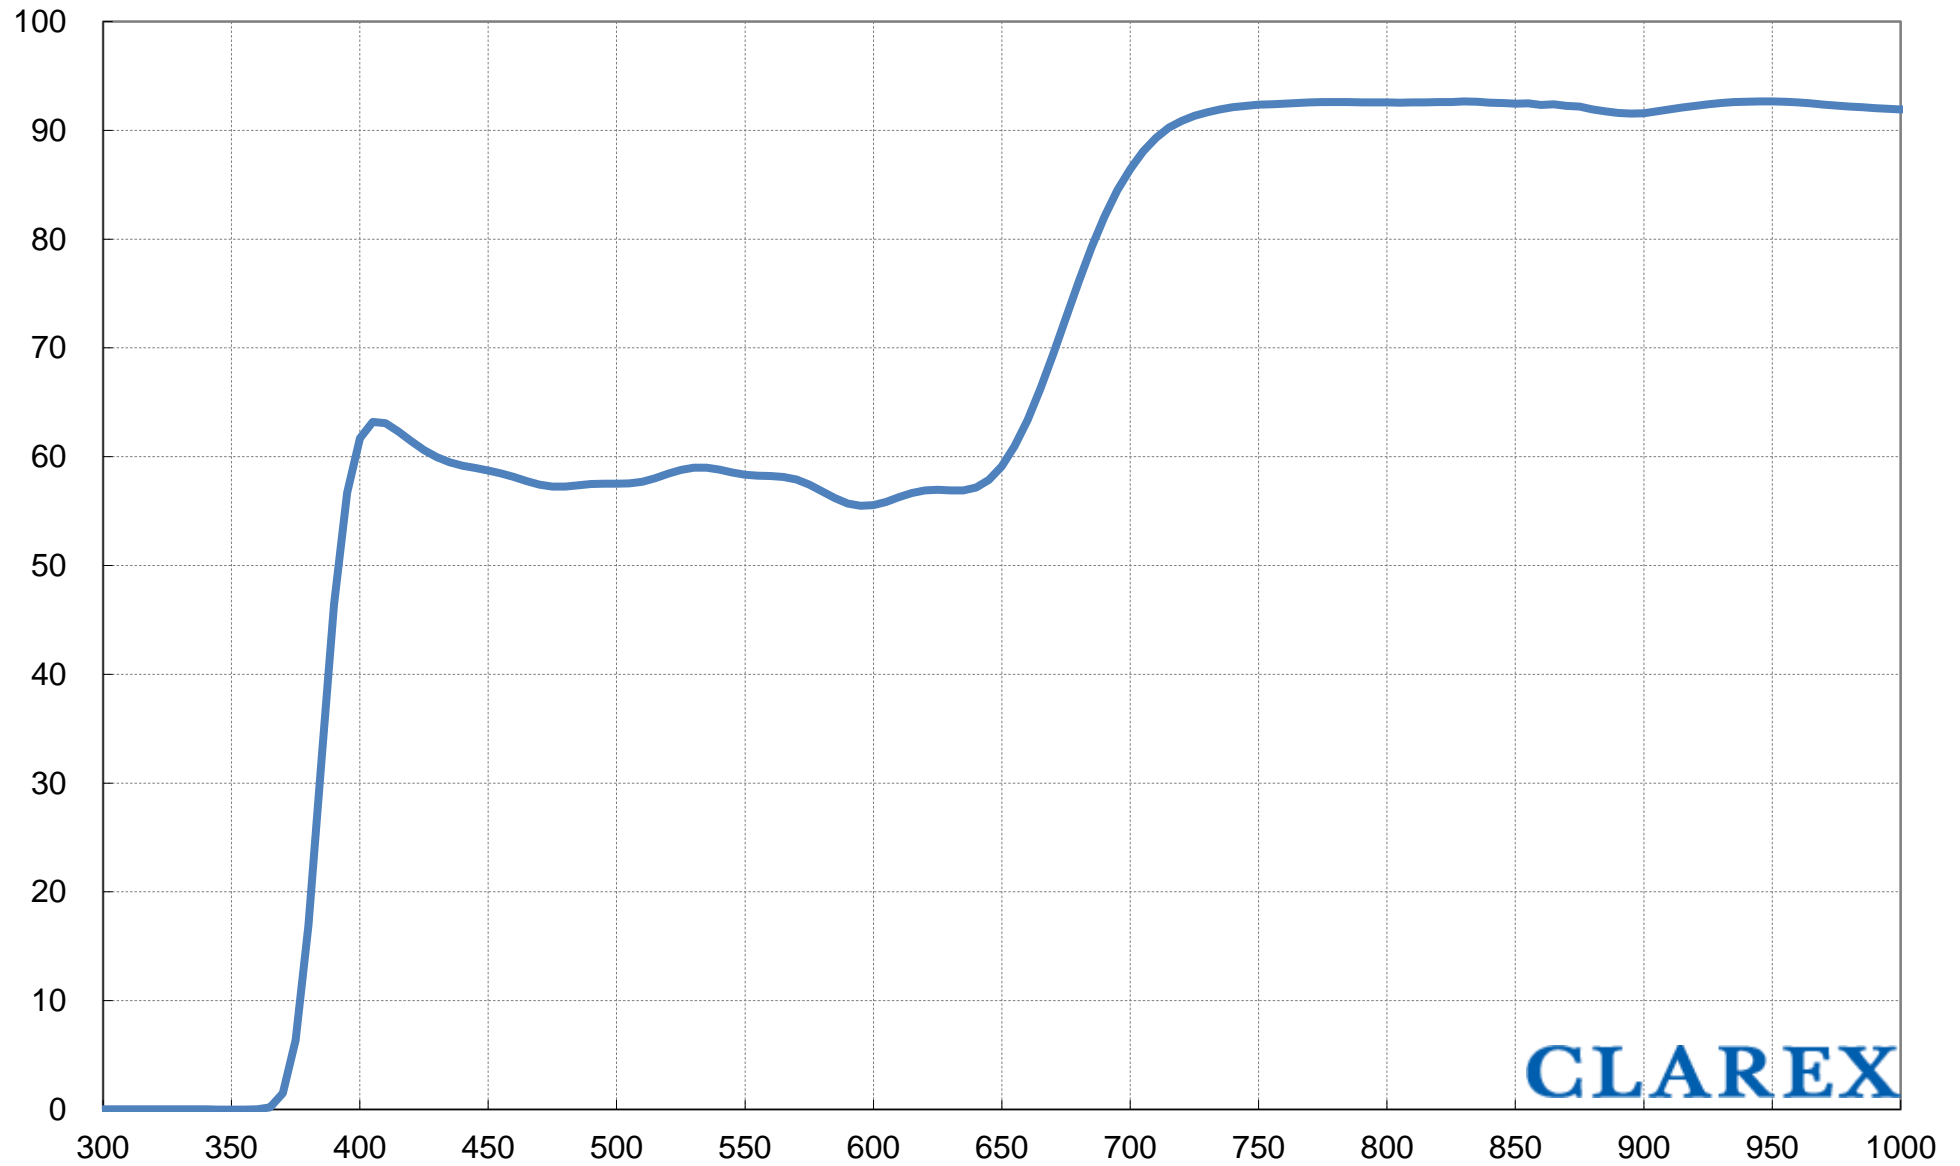

Transmission (%)

CLAREX Flat PB-60 (Black Smoke)

CLAREX

Wavelength (nm)

※ These are our experimental measured values in 1.0mm thick.
※ Value provided cannot be guaranteed in your application due to circumstances beyond our control.